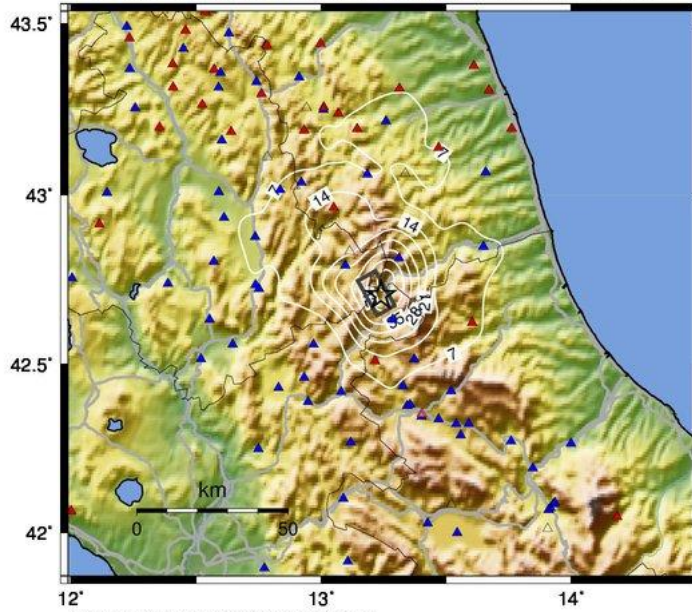

INGV Peak Accel. Map (in %g) : L'AQUILA
6 Apr 2009 01:32:39 UTC M 5.8 N42.33 E13.33 Depth: 8.8km ID:1895389

Map Version 3 Processed 2015-04-23 08:43:02 UTC

INGV Peak Accel. Map (in %g) : MODENA
20 May 2012 02:03:50 UTC M 5.9 N44.90 E11.26 Depth: 9.5km ID:772691

Map Version 7 Processed 2015-04-23 09:21:47 UTC

INGV Peak Accel. Map (in %g) : Rieti
24 Aug 2016 01:36:32 UTC M 6.0 N42.70 E13.24 Depth: 4.2km ID:7073641

Map Version 15 Processed 2016-09-09 08:39:48 UTC