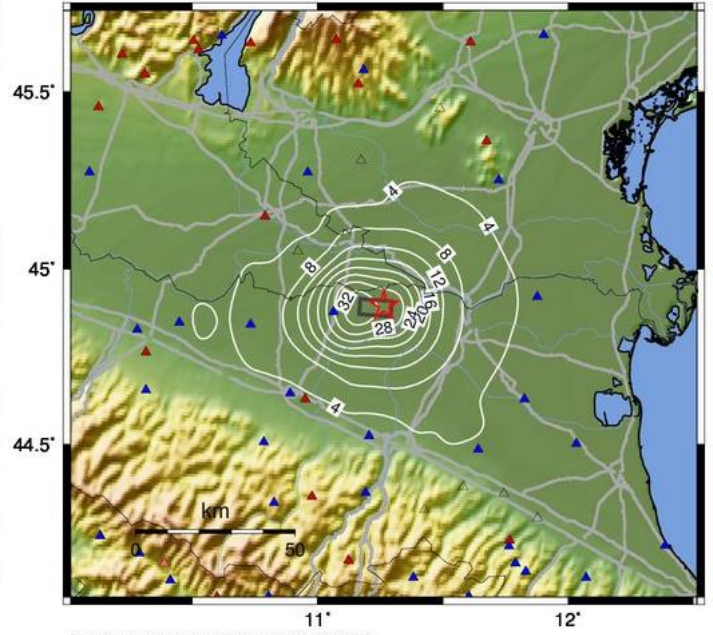

INGV Peak Accel. Map (in %g) : L'AQUILA
6 Apr 2009 01:32:39 UTC M 5.8 N42.33 E13.33 Depth: 8.8km ID:1895389

Map Version 3 Processed 2015-04-23 08:43:02 UTC

INGV Peak Accel. Map (in %g) : MODENA
20 May 2012 02:03:50 UTC M 5.9 N44.90 E11.26 Depth: 9.5km ID:772691

Map Version 7 Processed 2015-04-23 09:21:47 UTC

INGV Peak Accel. Map (in %g) : Rieti
24 Aug 2016 01:36:32 UTC M 6.0 N42.70 E13.24 Depth: 4.2km ID:7073641

Map Version 15 Processed 2016-09-09 08:39:48 UTC