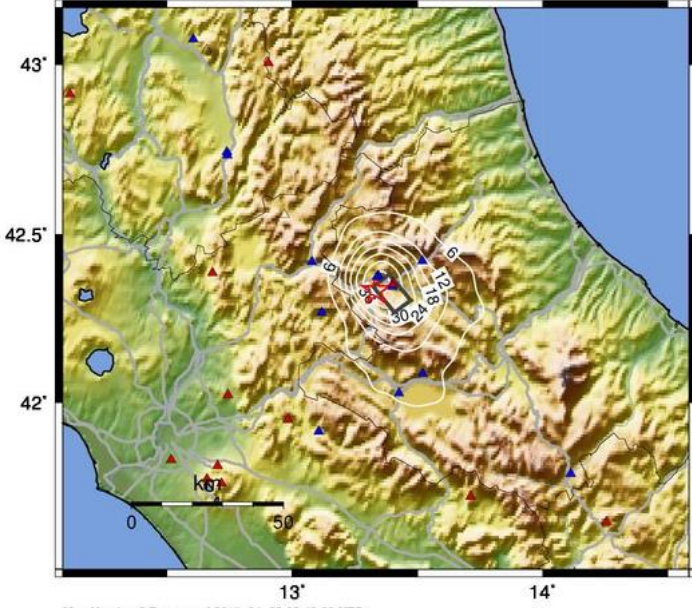

INGV Peak Accel. Map (in %g) : L'AQUILA
6 Apr 2009 01:32:39 UTC M 5.8 N42.33 E13.33 Depth: 8.8km ID:1895389

Map Version 3 Processed 2015-04-23 08:43:02 UTC

INGV Peak Accel. Map (in %g) : MODENA
20 May 2012 02:03:50 UTC M 5.9 N44.90 E11.26 Depth: 9.5km ID:772691

Map Version 7 Processed 2015-04-23 09:21:47 UTC

INGV Peak Accel. Map (in %g) : Rieti
24 Aug 2016 01:36:32 UTC M 6.0 N42.70 E13.24 Depth: 4.2km ID:7073641

Map Version 15 Processed 2016-09-09 08:39:48 UTC